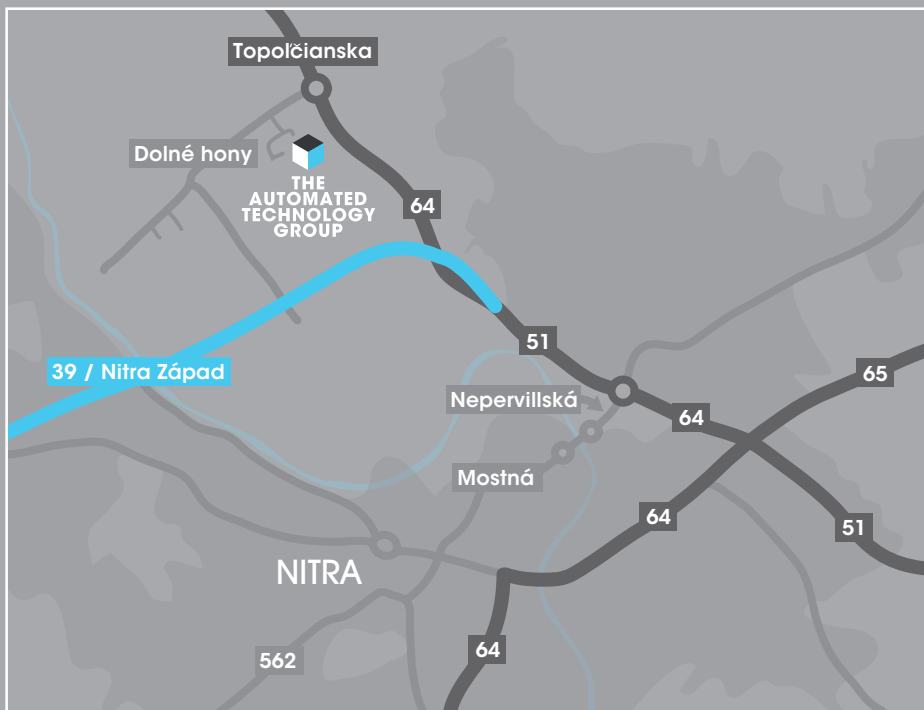

Telephone: +421 (0)37 321 51 00
E-mail: sales@atg.gb.com

From Bratislava Airport

- Take the E58/E75 towards Trnava
- Take the E58/E571 towards Nitra
- Take exit 39, towards Nitra Západ/Topoľčany/Partizánske
- Take exit Nitra-Sever/Priemysel'ny park
- At the first roundabout, take the first exit
- At the second roundabout, take the second exit
- Continue onto NA Pasienkoch
- Turn right onto Dolné hony and continue for about 800m
- Turn right onto Pri Jelšine 3636/1, The Automated Technology Group (Slovakia) s.r.o. will be on the left

From Nitra - Staré Mesto:

- Head east on Mostná toward Svätoplukovo námestie
- At the roundabout, go straight over onto Nepervillská
- At the roundabout, take the third exit onto Chrenovská/Route 51/Route 64
- Take the Route 64 exit toward Prievidza/Topoľčany
- Keep left and merge onto Route 64
- At the roundabout, take the second exit onto Dolné hony
- Turn left onto Pri Jelšine 3636/1 and The Automated Technology Group (Slovakia) s.r.o. will be on the left