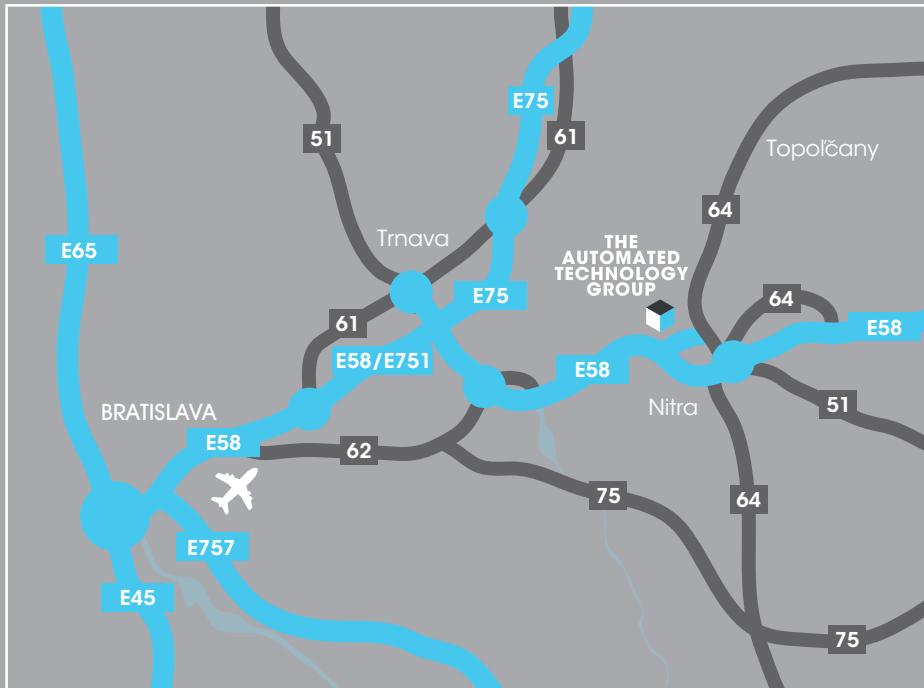

Project Support

The Automated Technology Group (Slovakia) s.r.o.
Pri Jelšine 3636/1
Nitra 949 01
Slovakia

Telephone: +421 (0)37 321 51 00
E-mail: sales@atg.gb.com

From Bratislava Airport

- Take the E58/E75 towards Trnava
- Take the E58/E571 towards Nitra
- Take exit 39, towards Nitra Západ/Topoľčany/Partizánske
- Take exit Nitra-Sever/Priemysel'ny park
- At the first roundabout, take the first exit
- At the second roundabout, take the second exit
- Continue onto NA Pasienkoch
- Turn right onto Dolné hony and continue for about 800m
- Turn right onto Pri Jelšine 3636/1, The Automated Technology Group (Slovakia) s.r.o. will be on the left