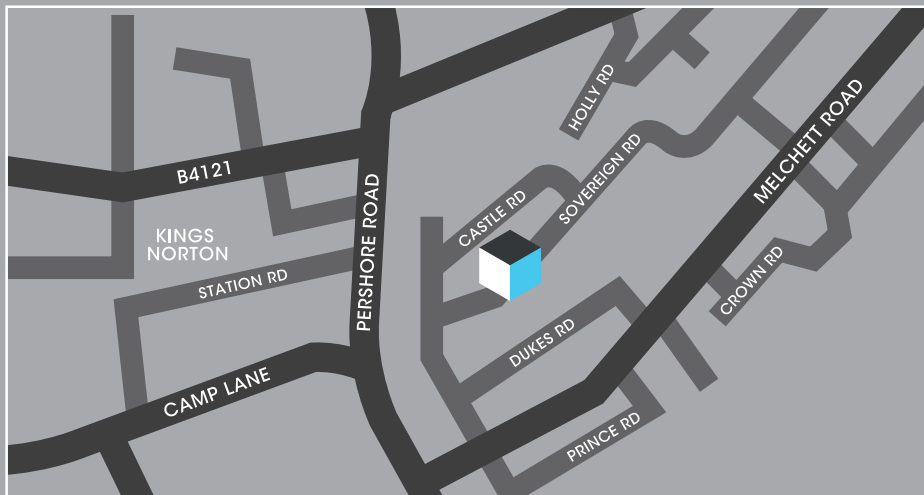

THE AUTOMATED TECHNOLOGY GROUP

CREATIVE • CONFIDENT • CONTROLLED

How to find our Birmingham Office

Headquarters

The Automated Technology Group
Castle Road
Kings Norton Business Centre
Birmingham
B30 3HZ

Telephone: +44 (0)121 451 1166
Facsimile: +44 (0)121 451 1167

From the M42

- Exit to the M42 at Junction 2 sign posted City Centre
- Follow the dual carriageway trunk road to the large roundabout and take the third exit onto A441
- At the next mini roundabout, go straight over onto A441 Redditch Road
- At the next roundabout, go straight over continuing on A441 Redditch Road
- At the next roundabout, go straight over continuing on A441 Redditch Road
- At the next roundabout, go straight over onto A441 Pershore Road South
- Stay in the right hand lane
- At the traffic lights Turn right onto Melchett Road; past the Car Showroom
- Turn left onto Sovereign Road
- Take the second turning on the right onto Castle Road
- The Automated Technology Group is the last building on the right.