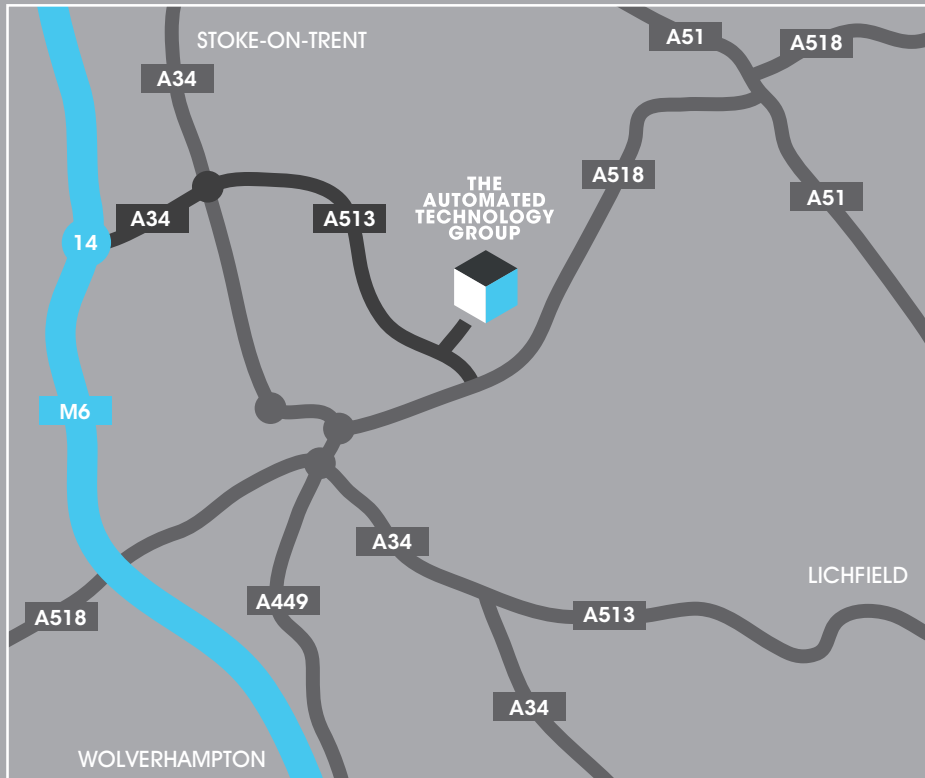

THE AUTOMATED TECHNOLOGY GROUP

CREATIVE • CONFIDENT • CONTROLLED

How to find our Stafford Office

Service

The Automated Technology Group
Priestly Court
Staffordshire Technology Park
Beaconside
Stafford
ST18 0LQ

Telephone: +44 (0)1785 250 884
E-mail: service@atg.gb.com

From the M6

- Exit the M6 at Junction 14, signposted Stafford
- At the roundabout, take the A34 exit for Stafford and Stone
- Follow the A34 and at the next two roundabouts continue straight over towards A513 Uttoxeter (A518)
- Continue along the A513 through three sets of traffic lights, passing MOD Stafford on your left
- At the next set of traffic lights, turn left into Staffordshire Technology Park and continue along Dyson Way
- Continue straight across at the roundabout and then take the first left into Gillette Close
- Turn immediately right into Priestly Court
- The Automated Technology Group is in the ground floor of the building to the right