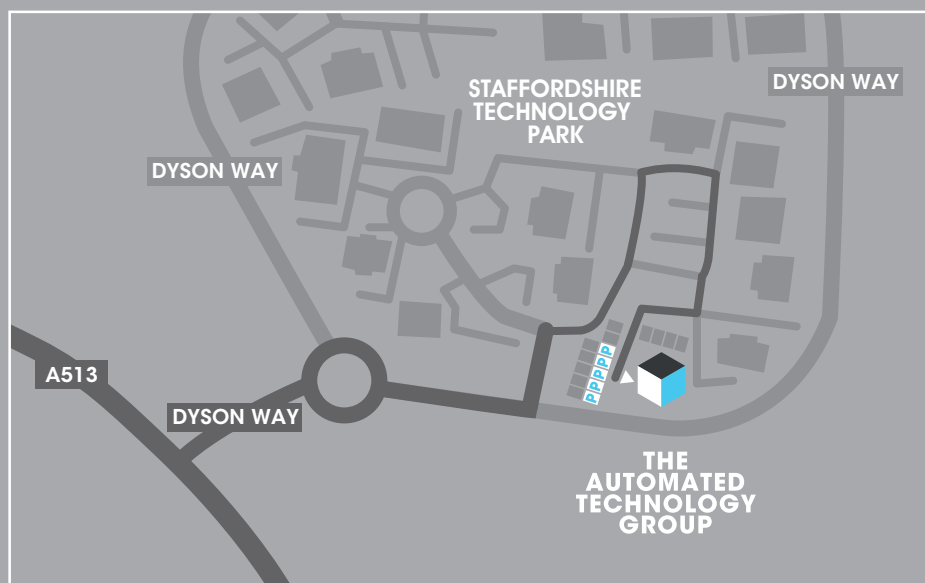

THE AUTOMATED TECHNOLOGY GROUP

CREATIVE • CONFIDENT • CONTROLLED

How to find our Stafford Office

Service

The Automated Technology Group
Priestly Court
Staffordshire Technology Park
Beaconside
Stafford
ST18 0LQ

Telephone: +44 (0)1785 250 884
E-mail: service@atg.gb.com

From the M6

- Exit the M6 at Junction 14, signposted Stafford
- At the roundabout, take the A34 exit for Stafford and Stone
- Follow the A34 and at the next two roundabouts continue straight over towards A513 Uttoxeter (A518)
- Continue along the A513 through three sets of traffic lights, passing MOD Stafford on your left
- At the next set of traffic lights, turn left into Staffordshire Technology Park and continue along Dyson Way
- Continue straight across at the roundabout and then take the first left into Gillette Close
- Turn immediately right into Priestly Court
- The Automated Technology Group is in the ground floor of the building to the right